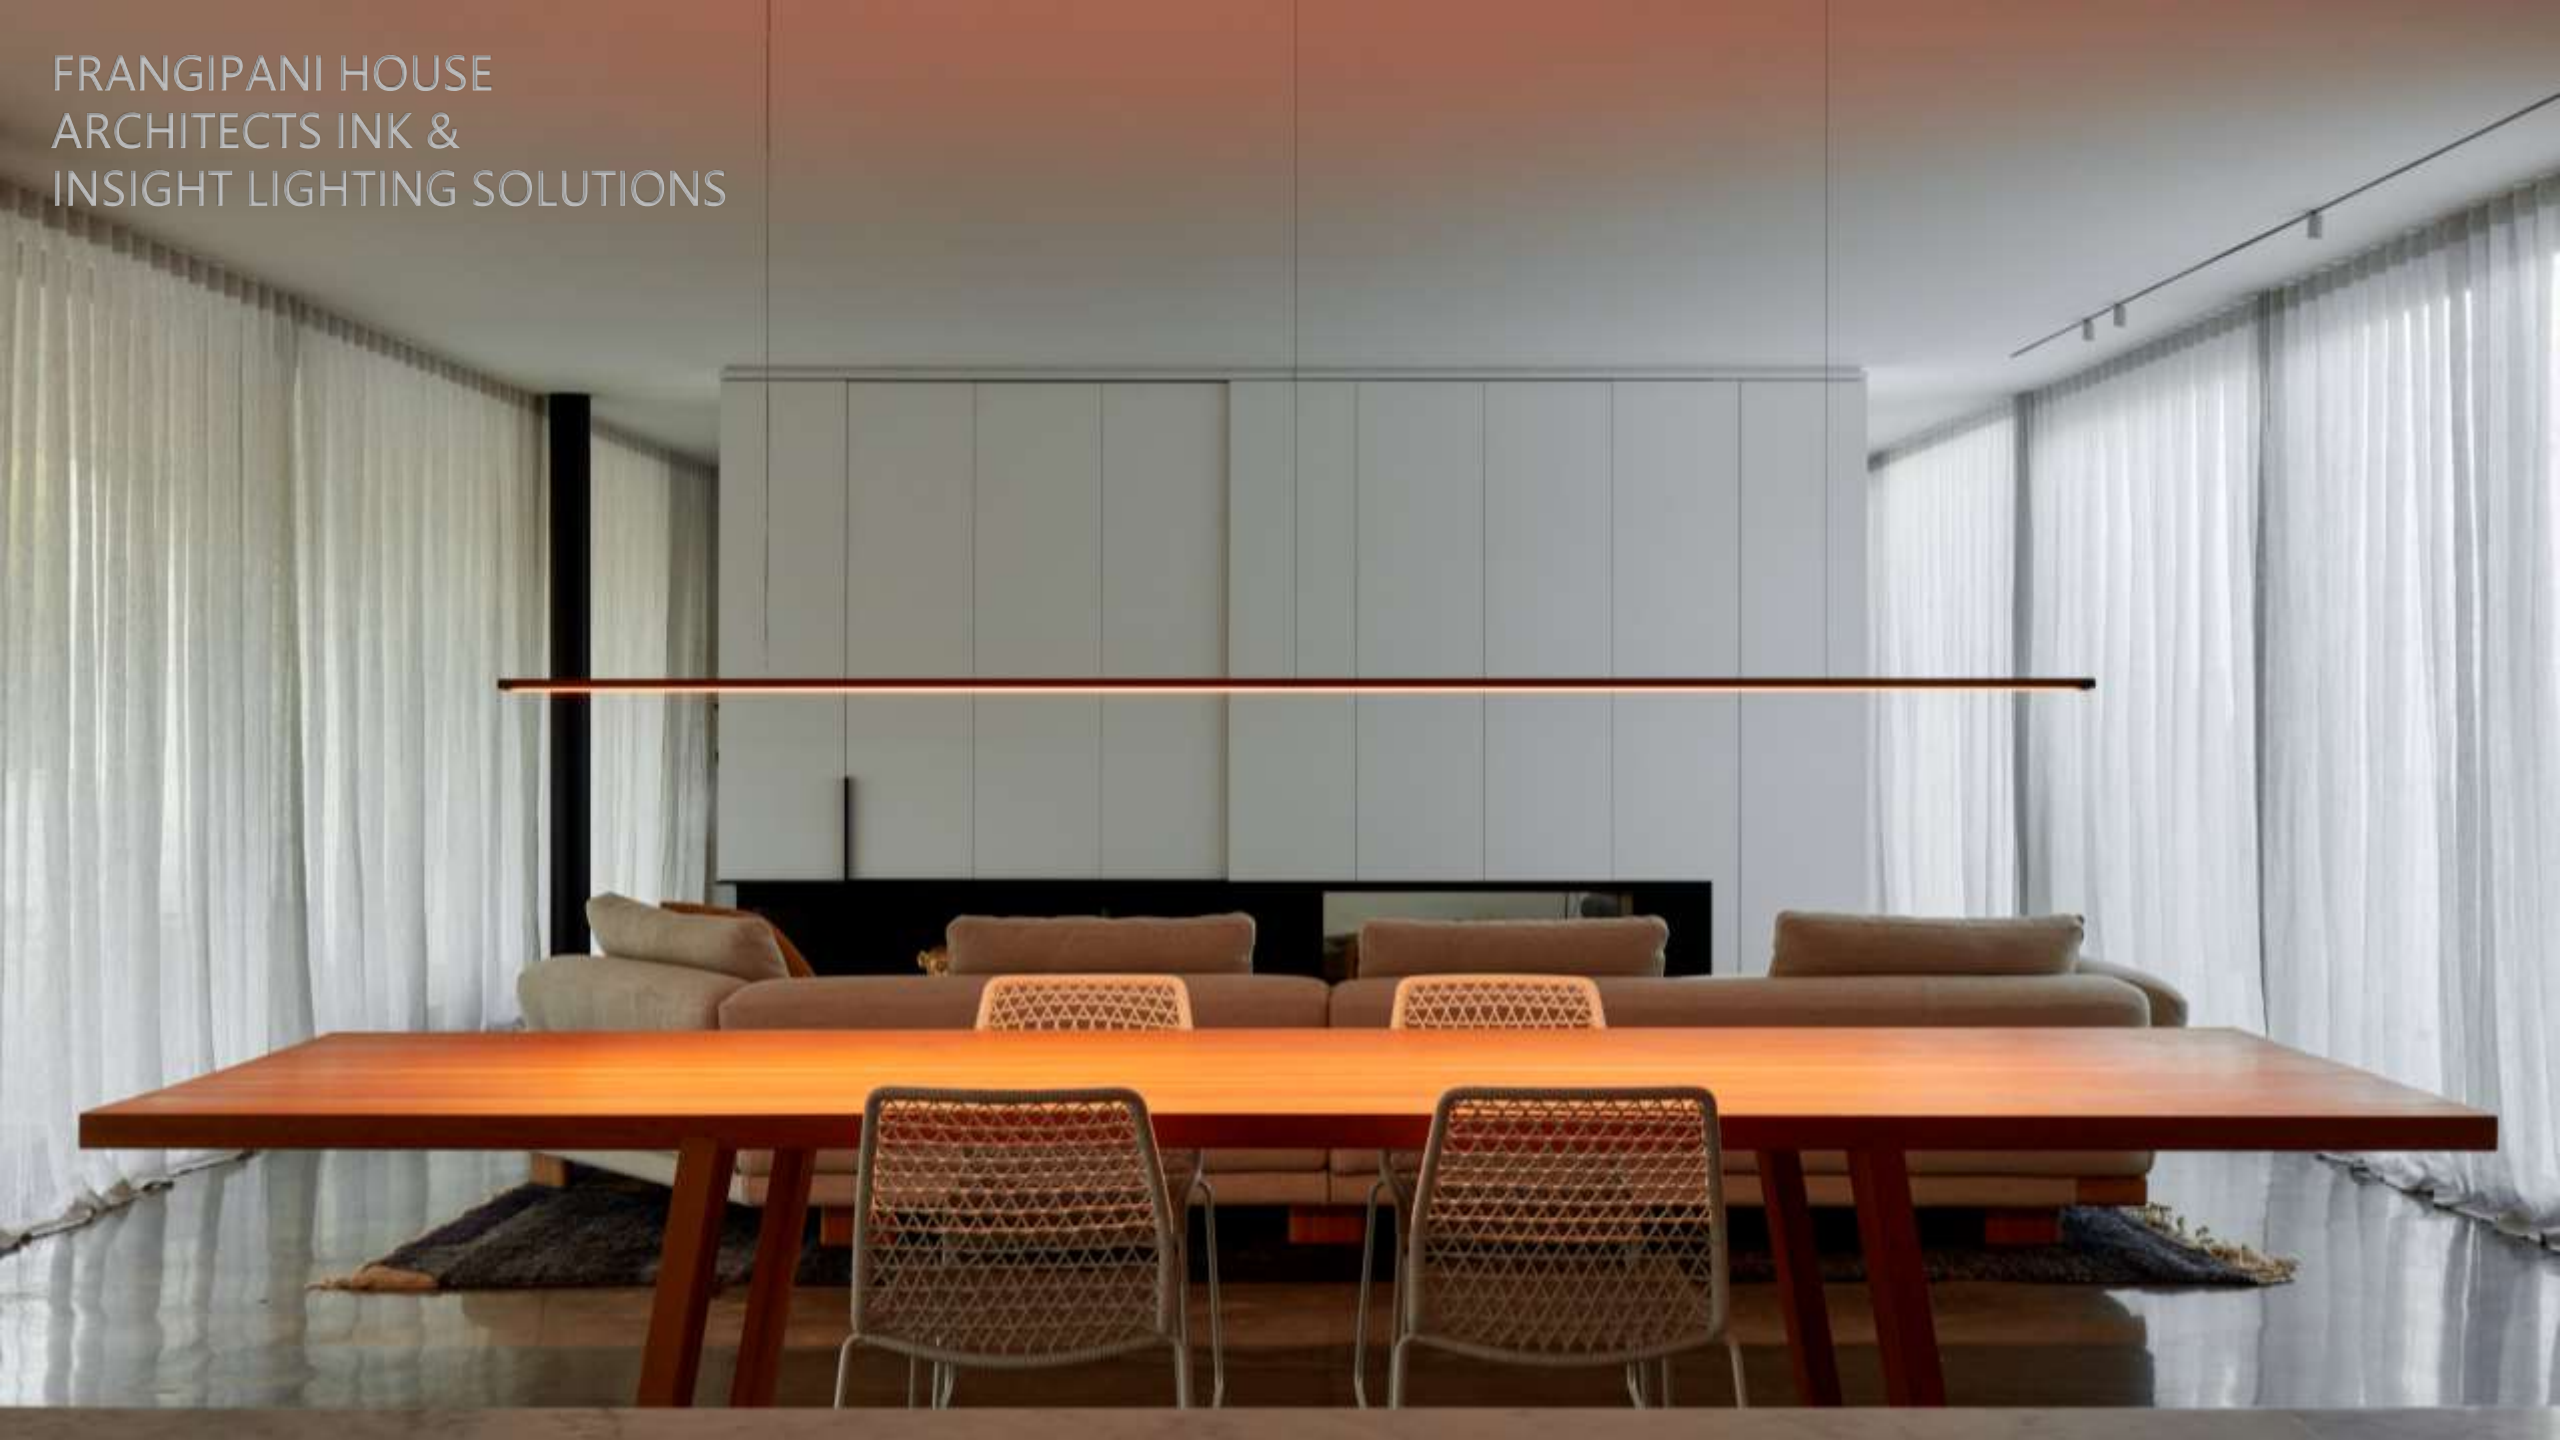

FRANGIPANI HOUSE
ARCHITECTS INK &
INSIGHT LIGHTING SOLUTIONS